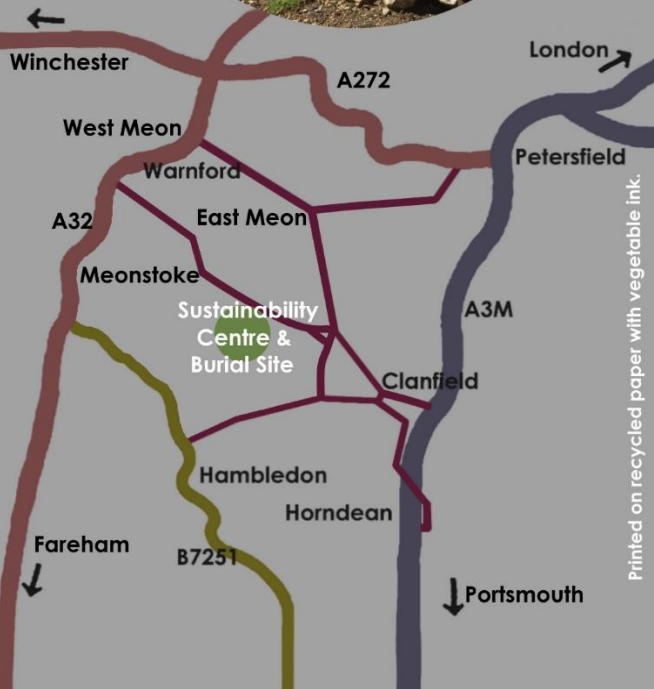

Printed on recycled paper with vegetable ink.

The
Sustainability
Centre

Droxford Rd, East Meon,
Hampshire. GU32 1HR
01730 823549

Charity Number: 1079866

www.sustainability-centre.org

accommodation@sustainability-centre.org